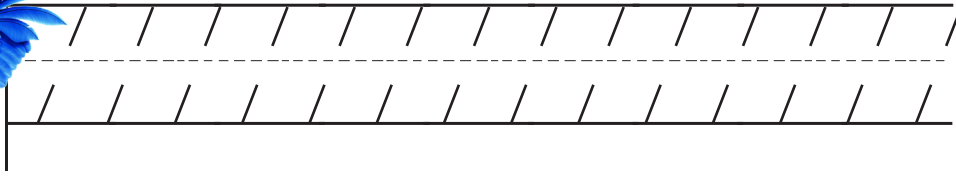

Prewriting Practice