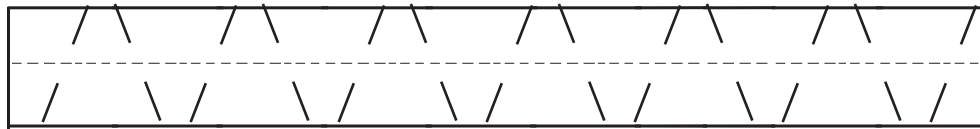

Prewriting Practice