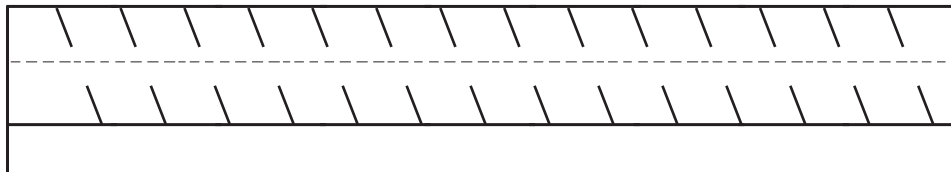

Prewriting Practice