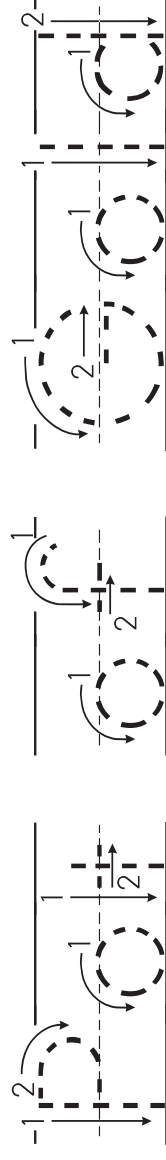

St. Patrick's Day Pre-K Pack Expansion

Thanks for downloading our St. Patrick's Day
Pre-K Pack Expansion! We hope your kids enjoy it!

Included in this Pre-K Pack is:

Letter Maze
Character Word Tracing
Character Letter Tracing
1-10 Number Tracing
Do-A Dot/Magnet Sheets

Thanks! *Pam*

www.overthebigmoon.com

FOLLOW THE LETTER **Cc** TO CONNECT THE LEPRECHAUN TO THE CLOVER!!

c	c	f	g	Z	m	o	J	r	a	V	y
N	c	b	a	t	D	q	e	p	T	s	h
a	c	c	c	c	e	u	N	c	b	g	D
u	p	W	z	c	L	J	k	m	q	d	L
r	g	h	d	c	c	c	c	T	s	p	e
k	m	V	d	o	y	e	c	a	h	W	N
e	b	c	T	c	c	c	c	w	V	m	r
D	n	u	J	c	f	q	s	c	b	p	o
q	W	d	k	c	k	D	T	a	f	J	u
o	L	r	g	c	c	c	c	c	c	c	c

TRACING

Leprechaun

Clover

Horseshoe

Rainbow

Pot of
Gold

Irish Flag

Circle
One

Circle
Two

Circle
Three

Circle
Four

Circle
Five

Circle
Six

Circle
Seven

Circle
Eight

Circle
Nine