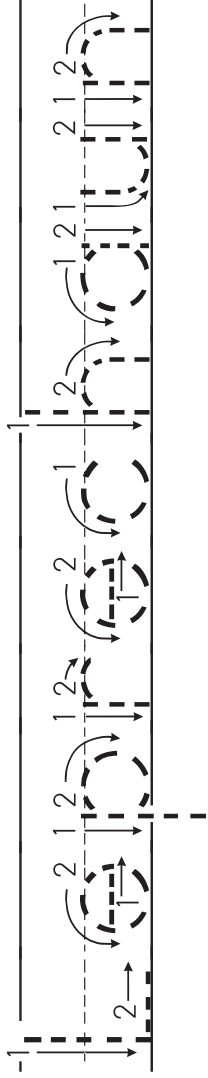

St. Patrick's Day Pre-K Pack Expansion

Thanks for downloading our St. Patrick's Day
Pre-K Pack Expansion! We hope your kids enjoy it!

Included in this Pre-K Pack is:

Letter Maze
Character Word Tracing
Character Letter Tracing
1-10 Number Tracing
Do-A Dot/Magnet Sheets

Thanks! *Pam*

www.overthebigmoon.com

FOLLOW THE LETTER **Cc** TO CONNECT THE LEPRECHAUN TO THE CLOVER!!

c	c	f	g	Z	m	o	J	r	a	V	y
N	c	b	a	t	D	q	e	p	T	s	h
a	c	c	c	c	e	u	N	c	b	g	D
u	p	W	z	c	L	J	k	m	q	d	L
r	g	h	d	c	c	c	c	T	s	p	e
k	m	V	d	o	y	e	c	a	h	W	N
e	b	c	T	c	c	c	c	w	V	m	r
D	n	u	J	c	f	q	s	c	b	p	o
q	W	d	k	c	k	D	T	a	f	J	u
o	L	r	g	c	c	c	c	c	c	c	c

TRACING

Leprechaun

Clover

Horseshoe

Rainbow

Pot of
Gold

Irish Flag

Circle
One

Circle
Two

Circle
Three

Circle
Four

Circle
Five

Circle
Six

Circle
Seven

Circle
Eight

Circle
Nine