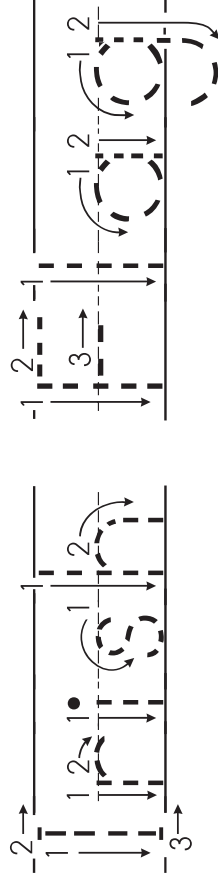

St. Patrick's Day Pre-K Pack Expansion

Thanks for downloading our St. Patrick's Day
Pre-K Pack Expansion! We hope your kids enjoy it!

Included in this Pre-K Pack is:

Letter Maze
Character Word Tracing
Character Letter Tracing
1-10 Number Tracing
Do-A Dot/Magnet Sheets

Thanks! *Pam*

www.overthebigmoon.com

FOLLOW THE LETTER **Cc** TO CONNECT THE LEPRECHAUN TO THE CLOVER!!

c	c	f	g	Z	m	o	J	r	a	V	y
N	c	b	a	t	D	q	e	p	T	s	h
a	c	c	c	c	e	u	N	c	b	g	D
u	p	W	z	c	L	J	k	m	q	d	L
r	g	h	d	c	c	c	c	T	s	p	e
k	m	V	d	o	y	e	c	a	h	W	N
e	b	c	T	c	c	c	c	w	V	m	r
D	n	u	J	c	f	q	s	c	b	p	o
q	W	d	k	c	k	D	T	a	f	J	u
o	L	r	g	c	c	c	c	c	c	c	c

TRACING

Leprechaun

Clover

Horseshoe

Rainbow

Pot of
Gold

Irish Flag

Circle
One

Circle
Two

Circle
Three

Circle
Four

Circle
Five

Circle
Six

Circle
Seven

Circle
Eight

Circle
Nine