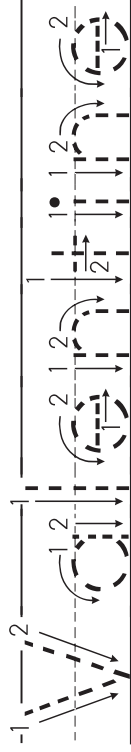

# Valentine's Day Pre-K Pack Expansion

Thanks for downloading our Valentine's Day  
Pre-K Pack Expansion! We hope your kids enjoy it!

Included in this Pre-K Pack is:

- Letter Maze
- Character Word Tracing
- Character Letter Tracing
- 1-10 Number Tracing
- Do-A Dot/Magnet Sheets

Thanks! Pam

[www.overthelittlebigmoon.com](http://www.overthelittlebigmoon.com)

FOLLOW THE LETTER **Vv** TO CONNECT THE RUDOLF'S!

v	v	f	g	Z	m	o	J	r	a	V	y
N	v	b	a	t	D	q	e	p	T	s	h
a	v	v	v	v	e	u	N	c	b	g	D
u	p	W	z	v	L	J	k	m	q	d	L
r	g	h	d	v	v	v	v	T	s	p	e
k	m	V	d	o	y	e	v	a	h	W	N
e	b	c	T	v	v	v	v	w	V	m	r
D	n	u	J	v	f	q	s	c	b	p	o
q	W	d	k	v	k	D	T	a	f	J	u
o	L	r	g	v	v	v	v	v	v	v	v

# TRACING

Love

# Teddy Bear

Circle  
One

Circle  
Two

Circle  
Three

Circle  
Four

Circle  
Five

Circle  
Six

Circle  
Seven